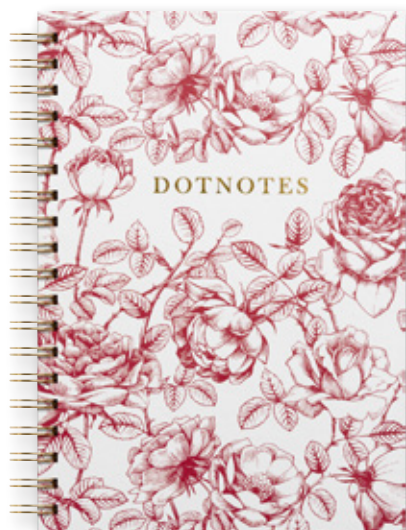

Format: 148x210 mm (A5).

**92 1051 00 Week Planner, undated, pink.**

**92 7456 00 Week Planner, undated, blue.**

**92 1051 00**

**92 7456 00**

92 7429 00

92 7430 00